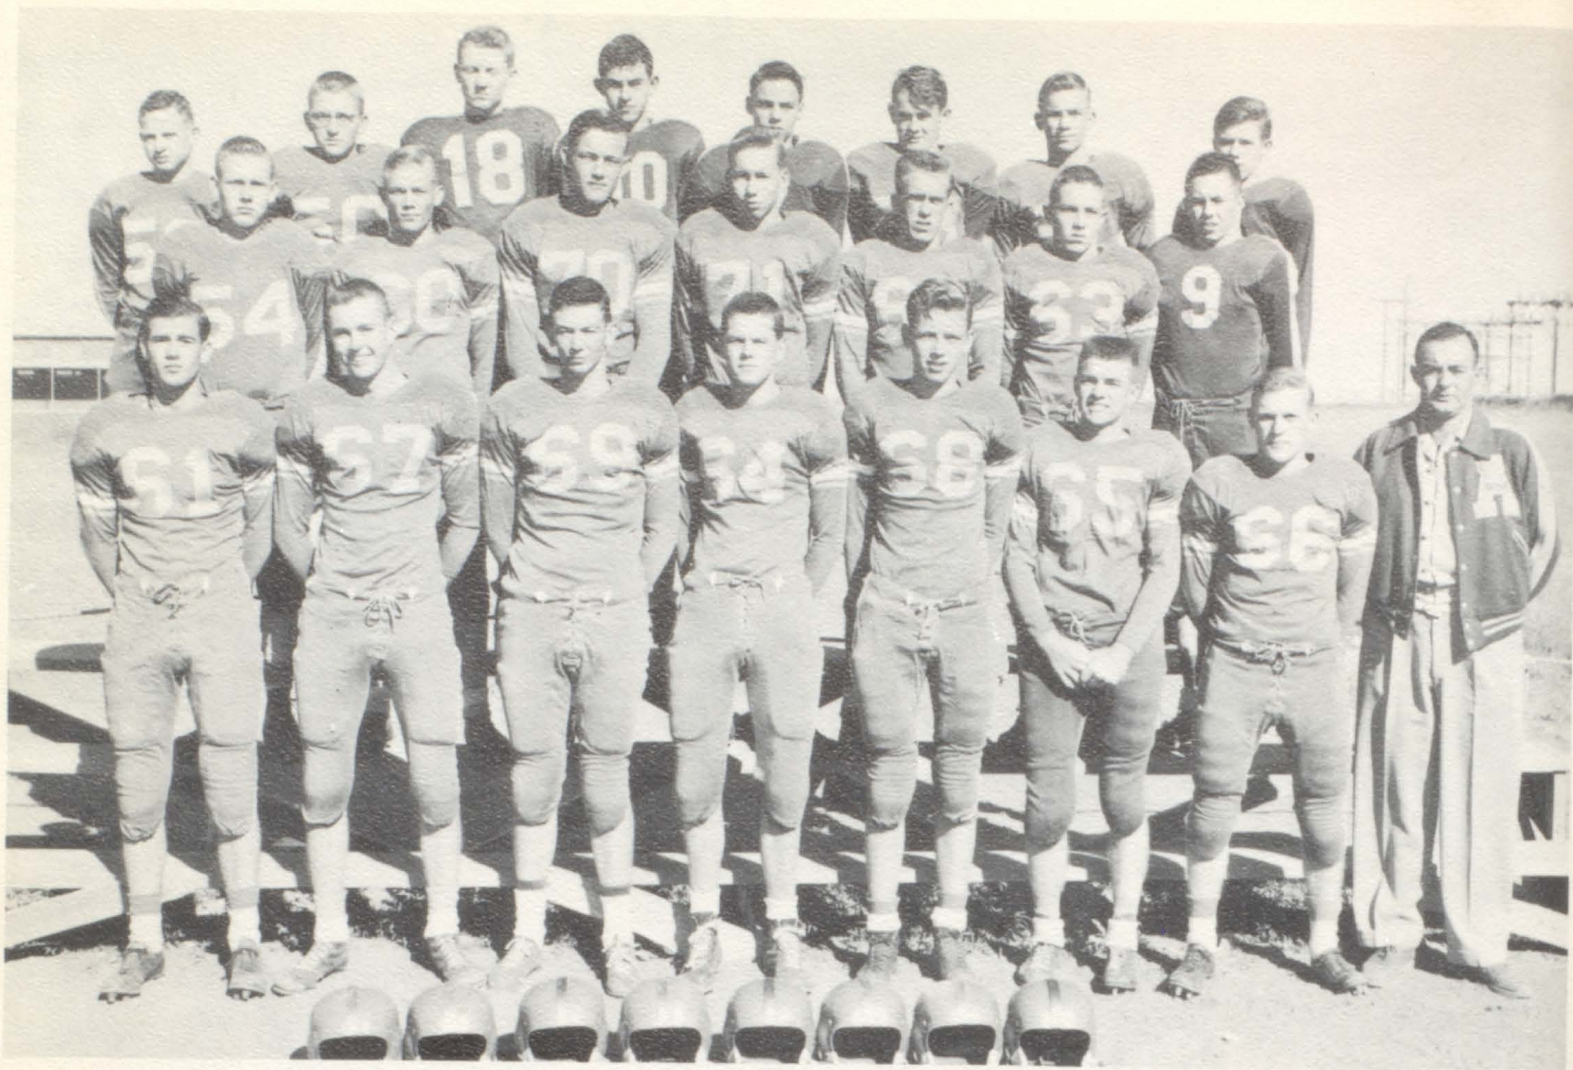

Captain
Dub Grigg

Coach
Cliff Prather

Captain
Alvin Gates

FOOTBALL SCORES

Conference	We	They
Smyer	44	0
Sterling City	66	32
Forsan	41	6
"c" Gail	26	48
"c" Flower Grove	20	36
"c" Dawson	44	7
McCaulley	27	26
"c" Loop	26	29
"c" Klondike	35	6
"c" Knott	20	32
Total	Won <u>6</u>	Lost <u>4</u>